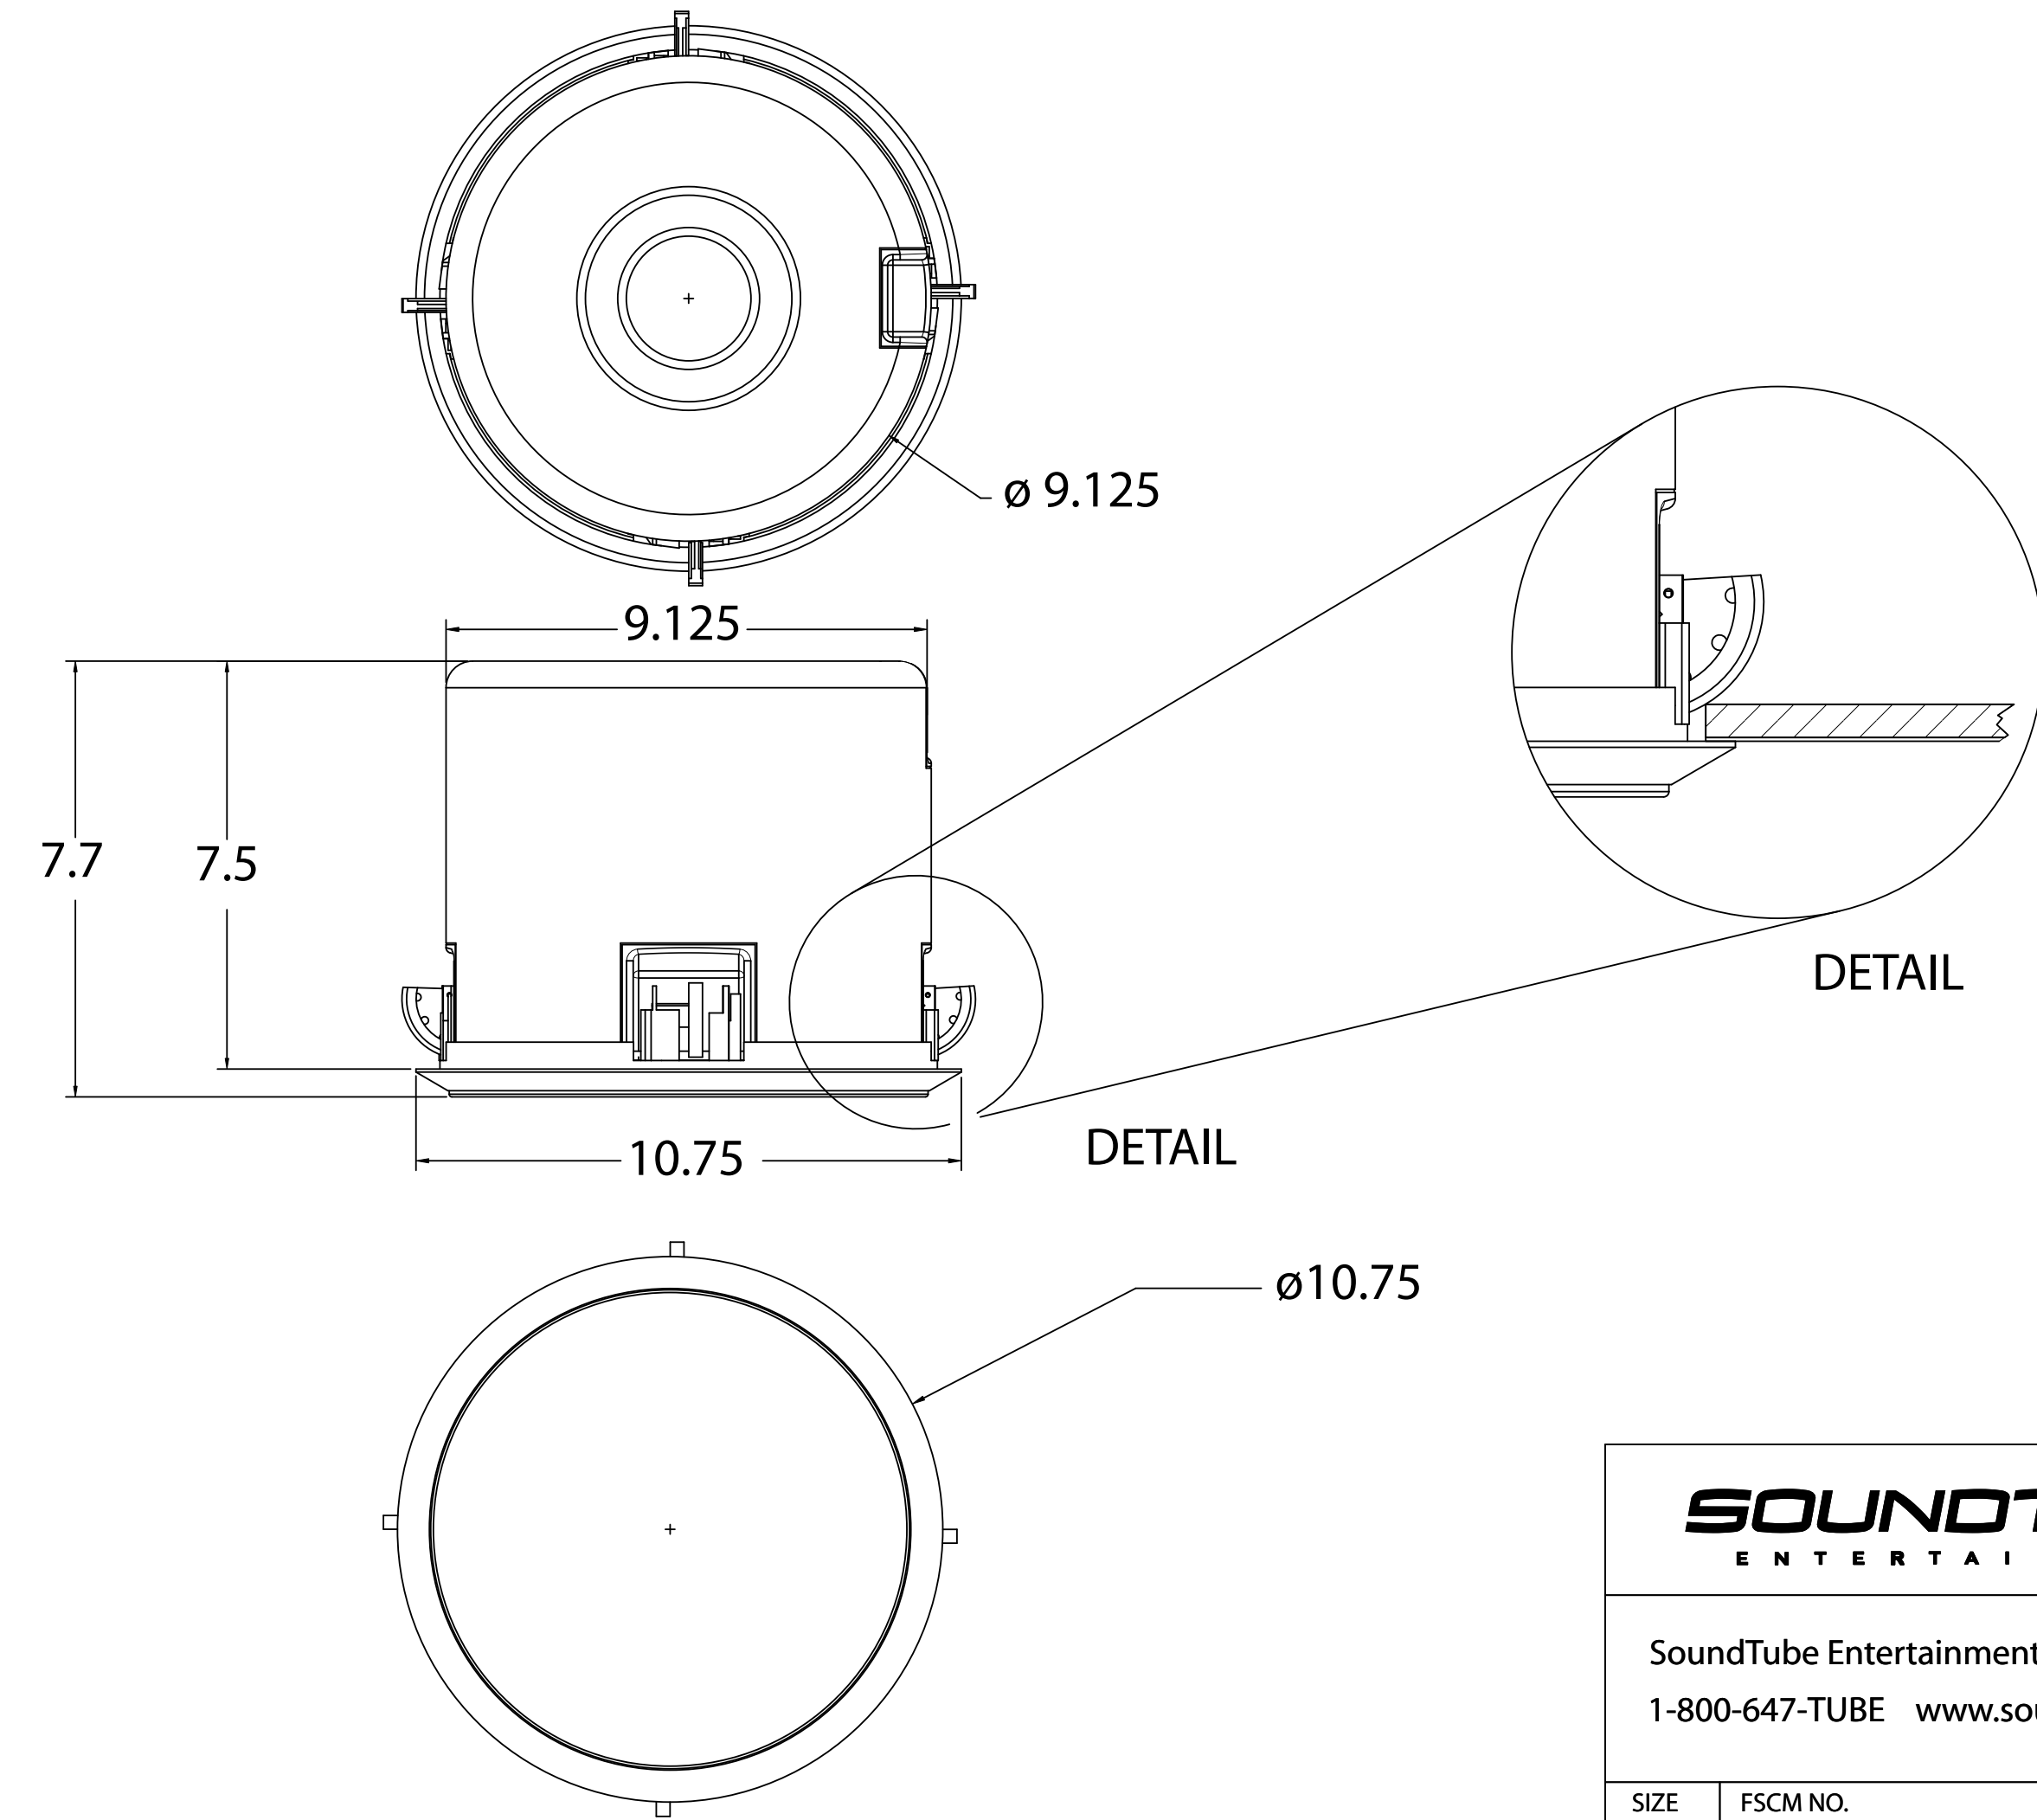

REVISIONS				
ZONE	REV	DESCRIPTION	DATE	APPROVED

SOUNDTUBE ENTERTAINMENT			CM-EZ-II	
SoundTube Entertainment 6430 N. Business Park Loop, Park City, UT. 84098 1-800-647-TUBE www.soundtube.com				
SIZE	FSCM NO.	DWG NO.	REV	
		03-080041		
SCALE	TOLERANCE: 0.00 =± 0.010 0.000 =± 0.005		10-04-02	

INFORMATION ON THIS DRAWING IS CONFIDENTIAL AND PROPRIETARY TO SOUNDTUBE.