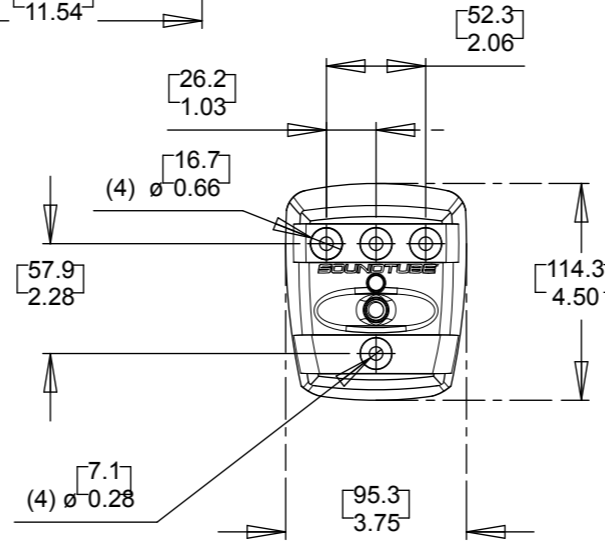

Terminal weather boot
side view
(not to scale)

Wall mounting
plate

PROPRIETARY AND CONFIDENTIAL

The information on this file is the sole property of SoundTube Entertainment. Any reproduction in part or whole without written permission from SoundTube Entertainment is strictly prohibited.