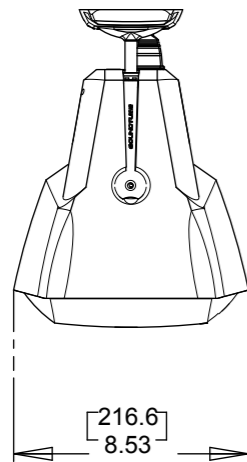

Terminal weather boot
side view
(not to scale)

Wall mounting
plate

PROPRIETARY AND CONFIDENTIAL

The information on this file is the sole property of SoundTube Entertainment. Any reproduction in part or whole without written permission from SoundTube Entertainment is strictly prohibited.